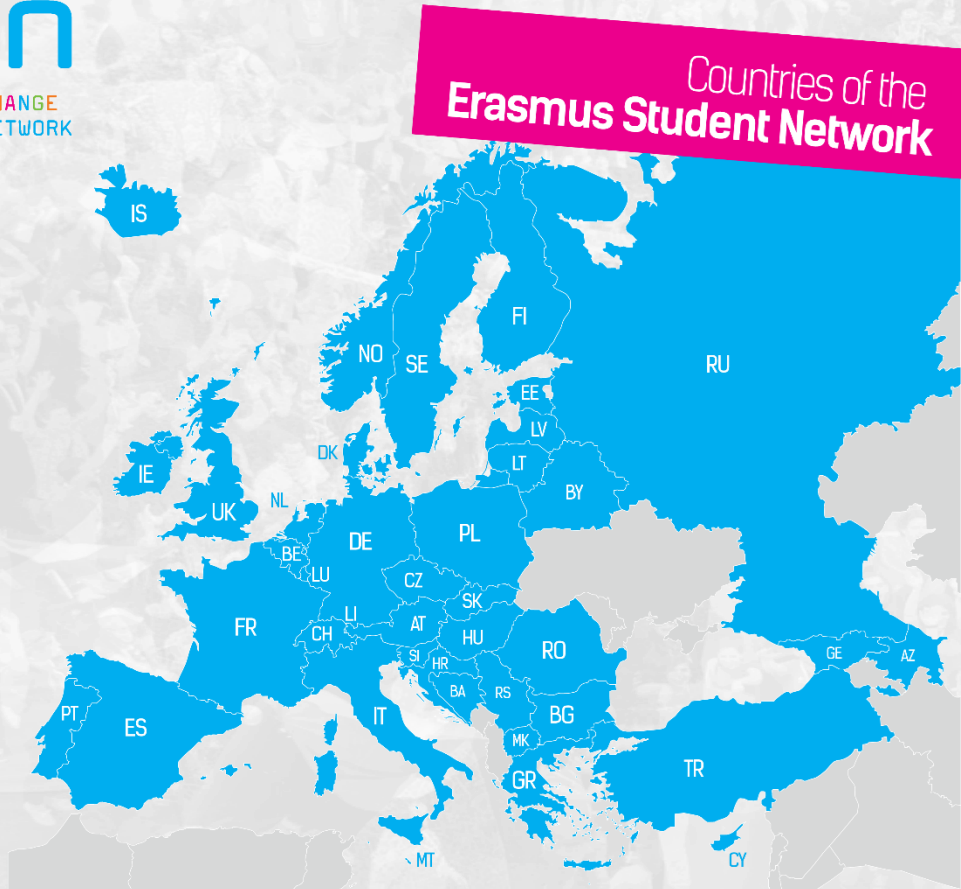

A large, dense crowd of people, likely students, gathered outdoors, possibly for a festival or event. The image is faded and serves as the background for the text.

Erasmus Student Network Tartu

Spring 2024

INTERNATIONAL EXCHANGE
ERASMUS STUDENT NETWORK

● ESN member
As of CND Krakow 2016

www.esn.org

What is ESN?

- The largest student association in Europe
- 40+ countries
- 500+ local sections
- ESN Tartu – 2000