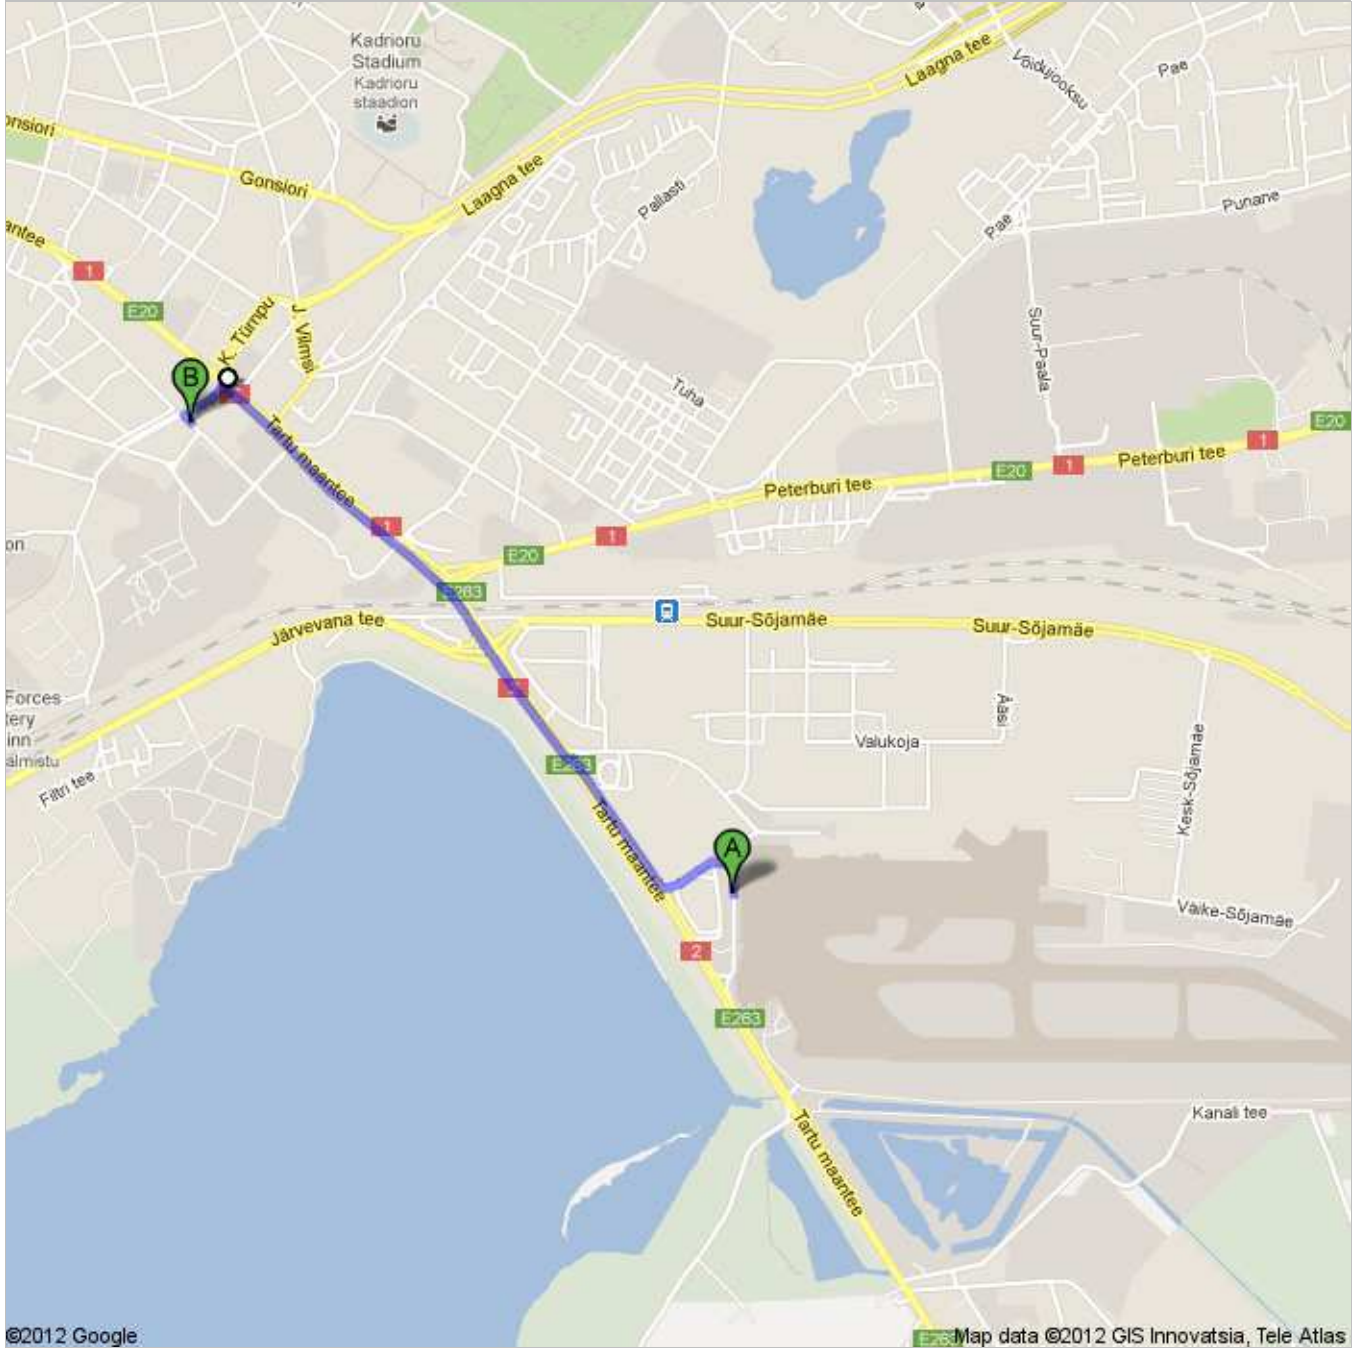

Directions to Lastekodu 46, 10144 Tallinn, Estonia  
2.1 km – about 26 mins

**Save trees. Go green!**  
Download Google Maps on your phone at [google.com/gmm](http://google.com/gmm)

**Walking directions are in beta.**  
Use caution – This route may be missing sidewalks or pedestrian paths.

go 6 m  
total 120 m

↙ 4. Turn left toward **Tartu maantee**  
About 2 mins

go 150 m  
total 270 m

6. Turn left onto **Route 2**

go 15 m  
total 700 m

This map shows the instruction to turn left onto Route 2. A red pin is placed at the junction, and a green pin labeled 'A' is at the destination. The road is highlighted in yellow and blue.

7. Turn right onto **Tartu maantee**  
About 16 mins

go 1.3 km  
total 2.0 km

This map shows the instruction to turn right onto Tartu maantee. A red pin is placed at the junction, and a green pin labeled 'A' is at the destination. The road is highlighted in yellow and blue.

8. Turn left onto **Odra**  
About 2 mins

go 130 m  
total 2.1 km

This map shows the instruction to turn left onto Odra. A red pin is placed at the junction, and a green pin labeled 'B' is at the destination. The road is highlighted in yellow and blue.